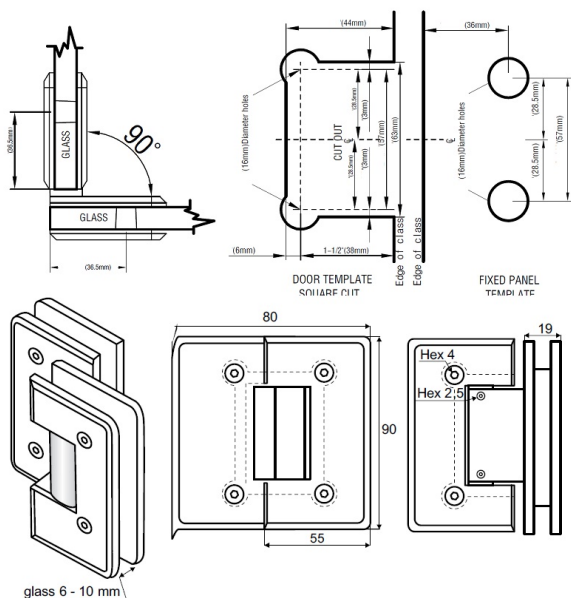

PRODUCT SHEET

Description:

Shower Hinge "CPH", 90DG, Alu-Look, Glass/Glass, 6-10mm Glass Thickness, W/Angle Adjustment Function & 25DG Return, Function, Brass Material, Chamfered Edges

Item number:

15.23.823-0

Units	Box	Carton	HS Code	Barcode
Pcs.	1	20	8302100090	
				5704866059961

SISO A/S

Mileparken 11
DK-2740 Skovlunde
Denmark
VAT: DK 24786013

Phone +45 45 830 900

www.siso.dk
siso@siso.dk

Danske Bank
Nytorv Branch
Copenhagen
SWIFT: DABADKKK

Account no.
4180 3112 112936
IBAN Account
DK7230003112112936